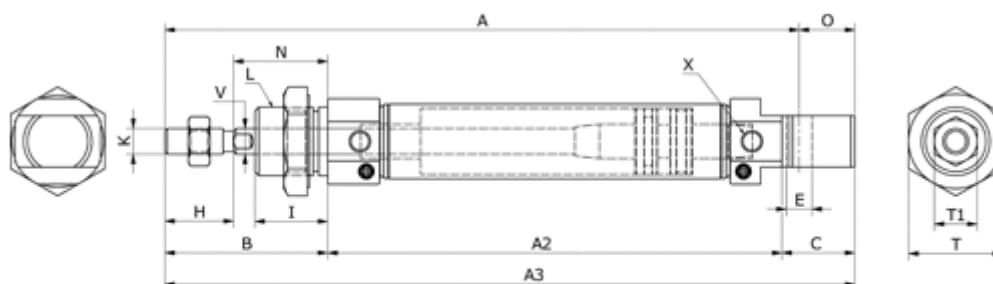

Data Sheet

Article number: 58MIC20S0030CAG

Description: Cylinder MIC-20x30-S-CA-G, Ø20x30
Double acting with cushin type - port 1/8"

Measures

A	= 115	I	= 20	V = 8
A2	= 62	K	= M8x1,25	X = 1/8"
A3	= 126	L	= M22x1,5	
B	= 44	N	= 24	
Bore diameter	= 20	O	= 11	
C	= 20	Stroke	= 30	
E	= 8	T	= 12	
HS	= 20	T1	= 29	